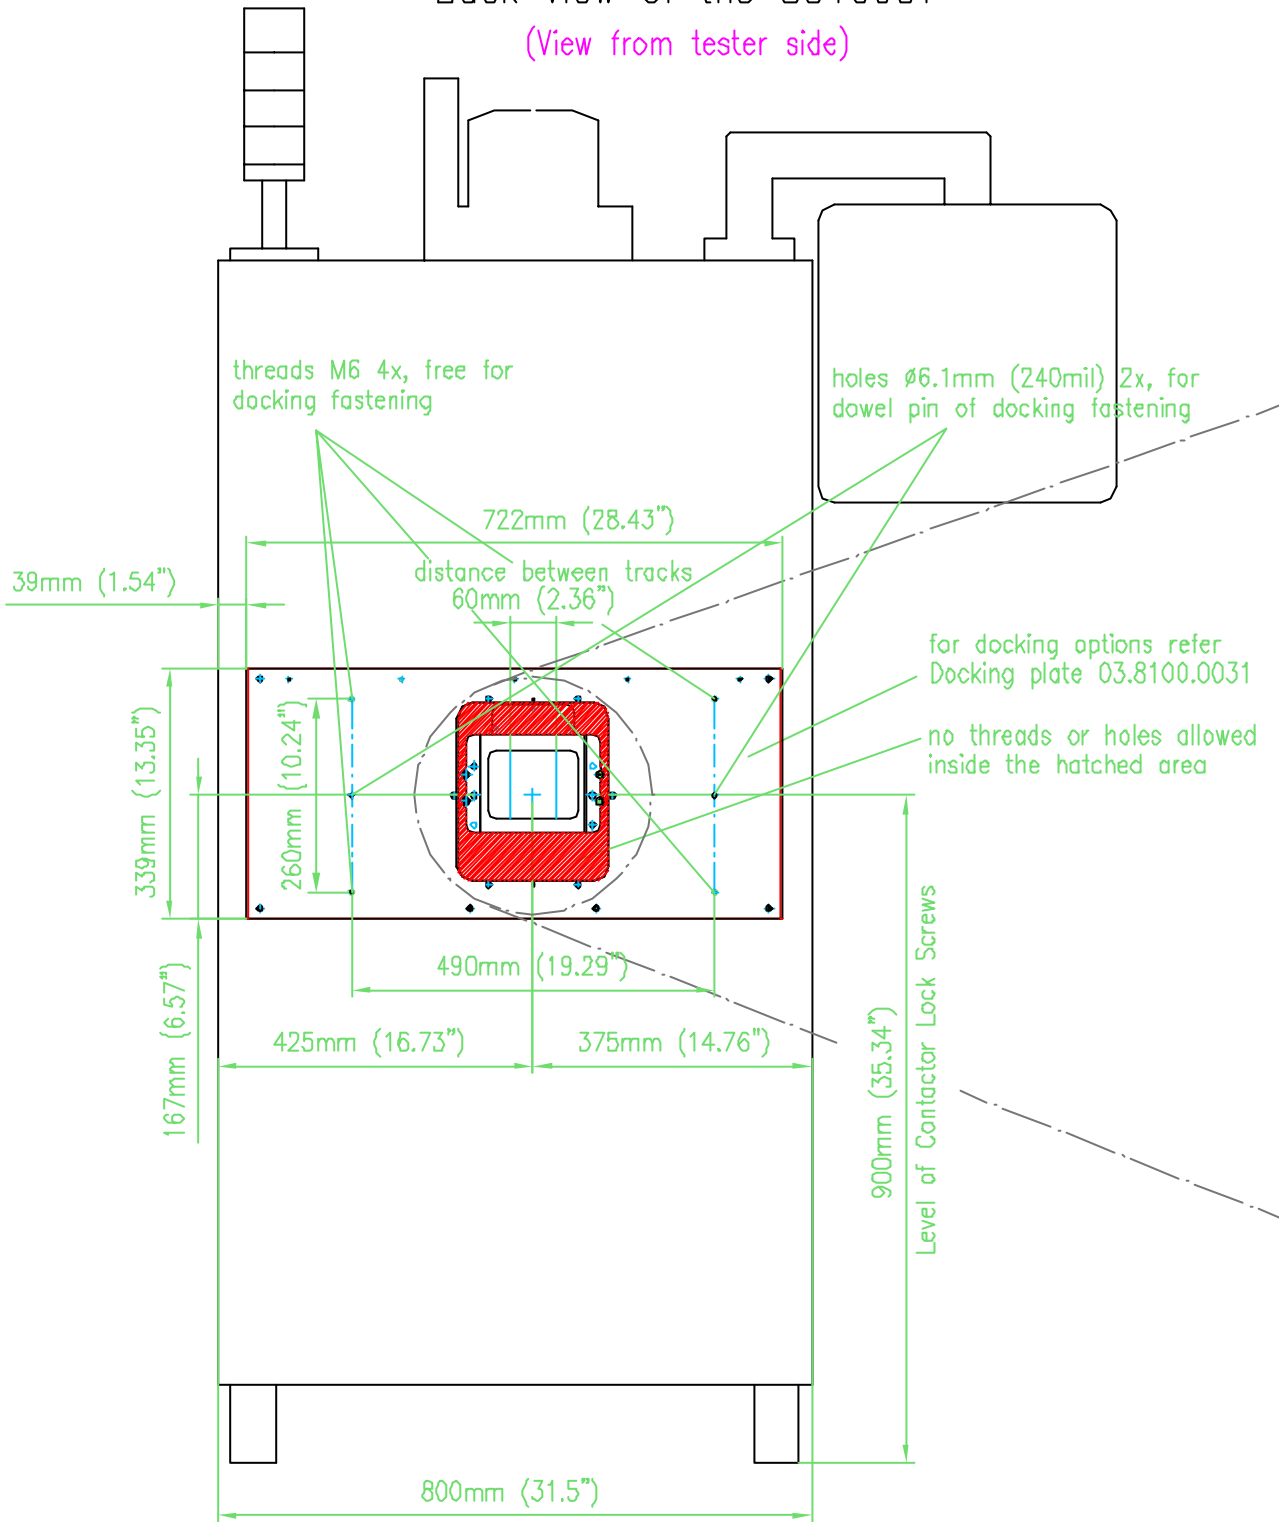

Back View of the S01000T
(View from tester side)

< printed: 07/10/1999-15:03 -by:alf -file: M:\cad\03\09000001.dwg >

Rasco

Machine
S01000T

Title
Handler Back View
page 1 (complete Back View)

Date
04.02.99

Name
alf

Drawing no.
03.0900.0001