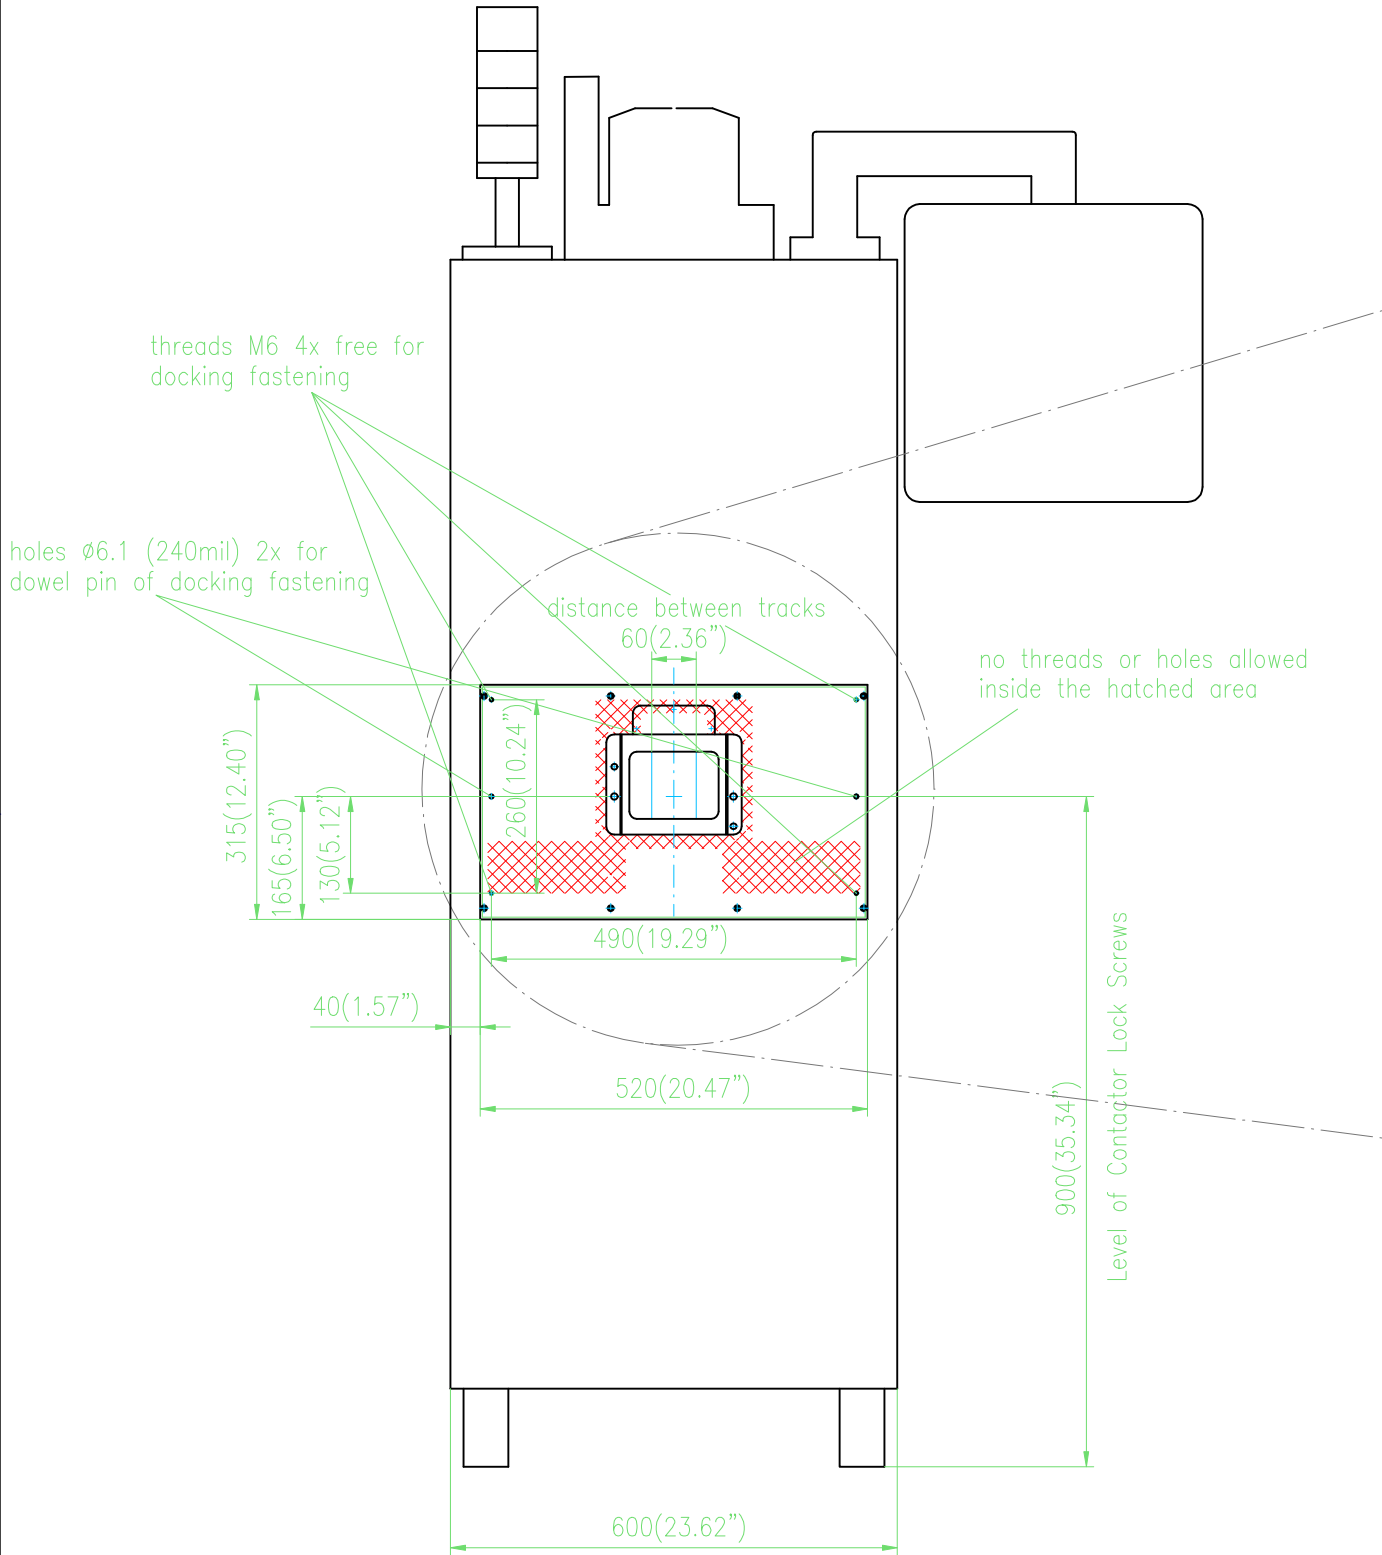

Back View of the S01000H  
 (View from tester side)

	Machine	S01000H	Title	Handler Back View
	Date	29.02.99	Name	alf
			Drawing no.	03.0900.0002

page 1 (complete Back View)